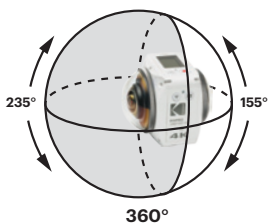

KODAK PIXPRO ORBIT360 4K

360° VR CAMERA

Shooting Modes

360° Spherical/VR Mode

Lens A & Lens B

197° 4K Ultra Wide Mode

Lens A

235° 4K Dome Mode